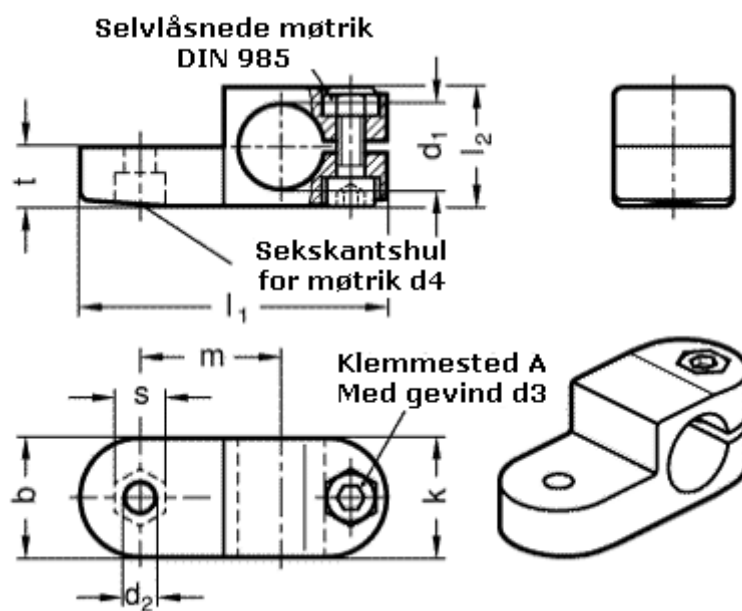

Article number: 20277B142BL

Description: E+G Swivel clamp connector  
GN277-B14-2-BL

## Measures

b = 25	m = 29.5
d1 = B14	s = 10
d2 = 6.5	t = 12.5
d3 = M 6	
d4 = M 6	
k = 25	
l1 = 64	
l2 = 25	